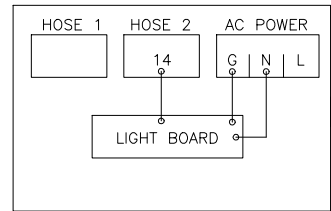

RIBBON CABLES RED IS #1  
 RED WIRES POSITIVE  
 BLACK WIRES NEGATIVE

80 TO 80 JPR  
 FOR SINGLE METER  
 DUAL HOSE ONLY.

DATE	09-06-18
DRAWN BY:	MB
CHECKED BY:	-
APPROVED BY:	-
PART:	-
DWG. NO. WIRING DIAGRAM FOR T7000 WITH	ENDRESS+HAUSER METER
MODEL:	-
SEQUENCE	-
PROGRAM:	-
SERIAL NO.:	-
WORK ORDER:	-
MATERIAL:	-