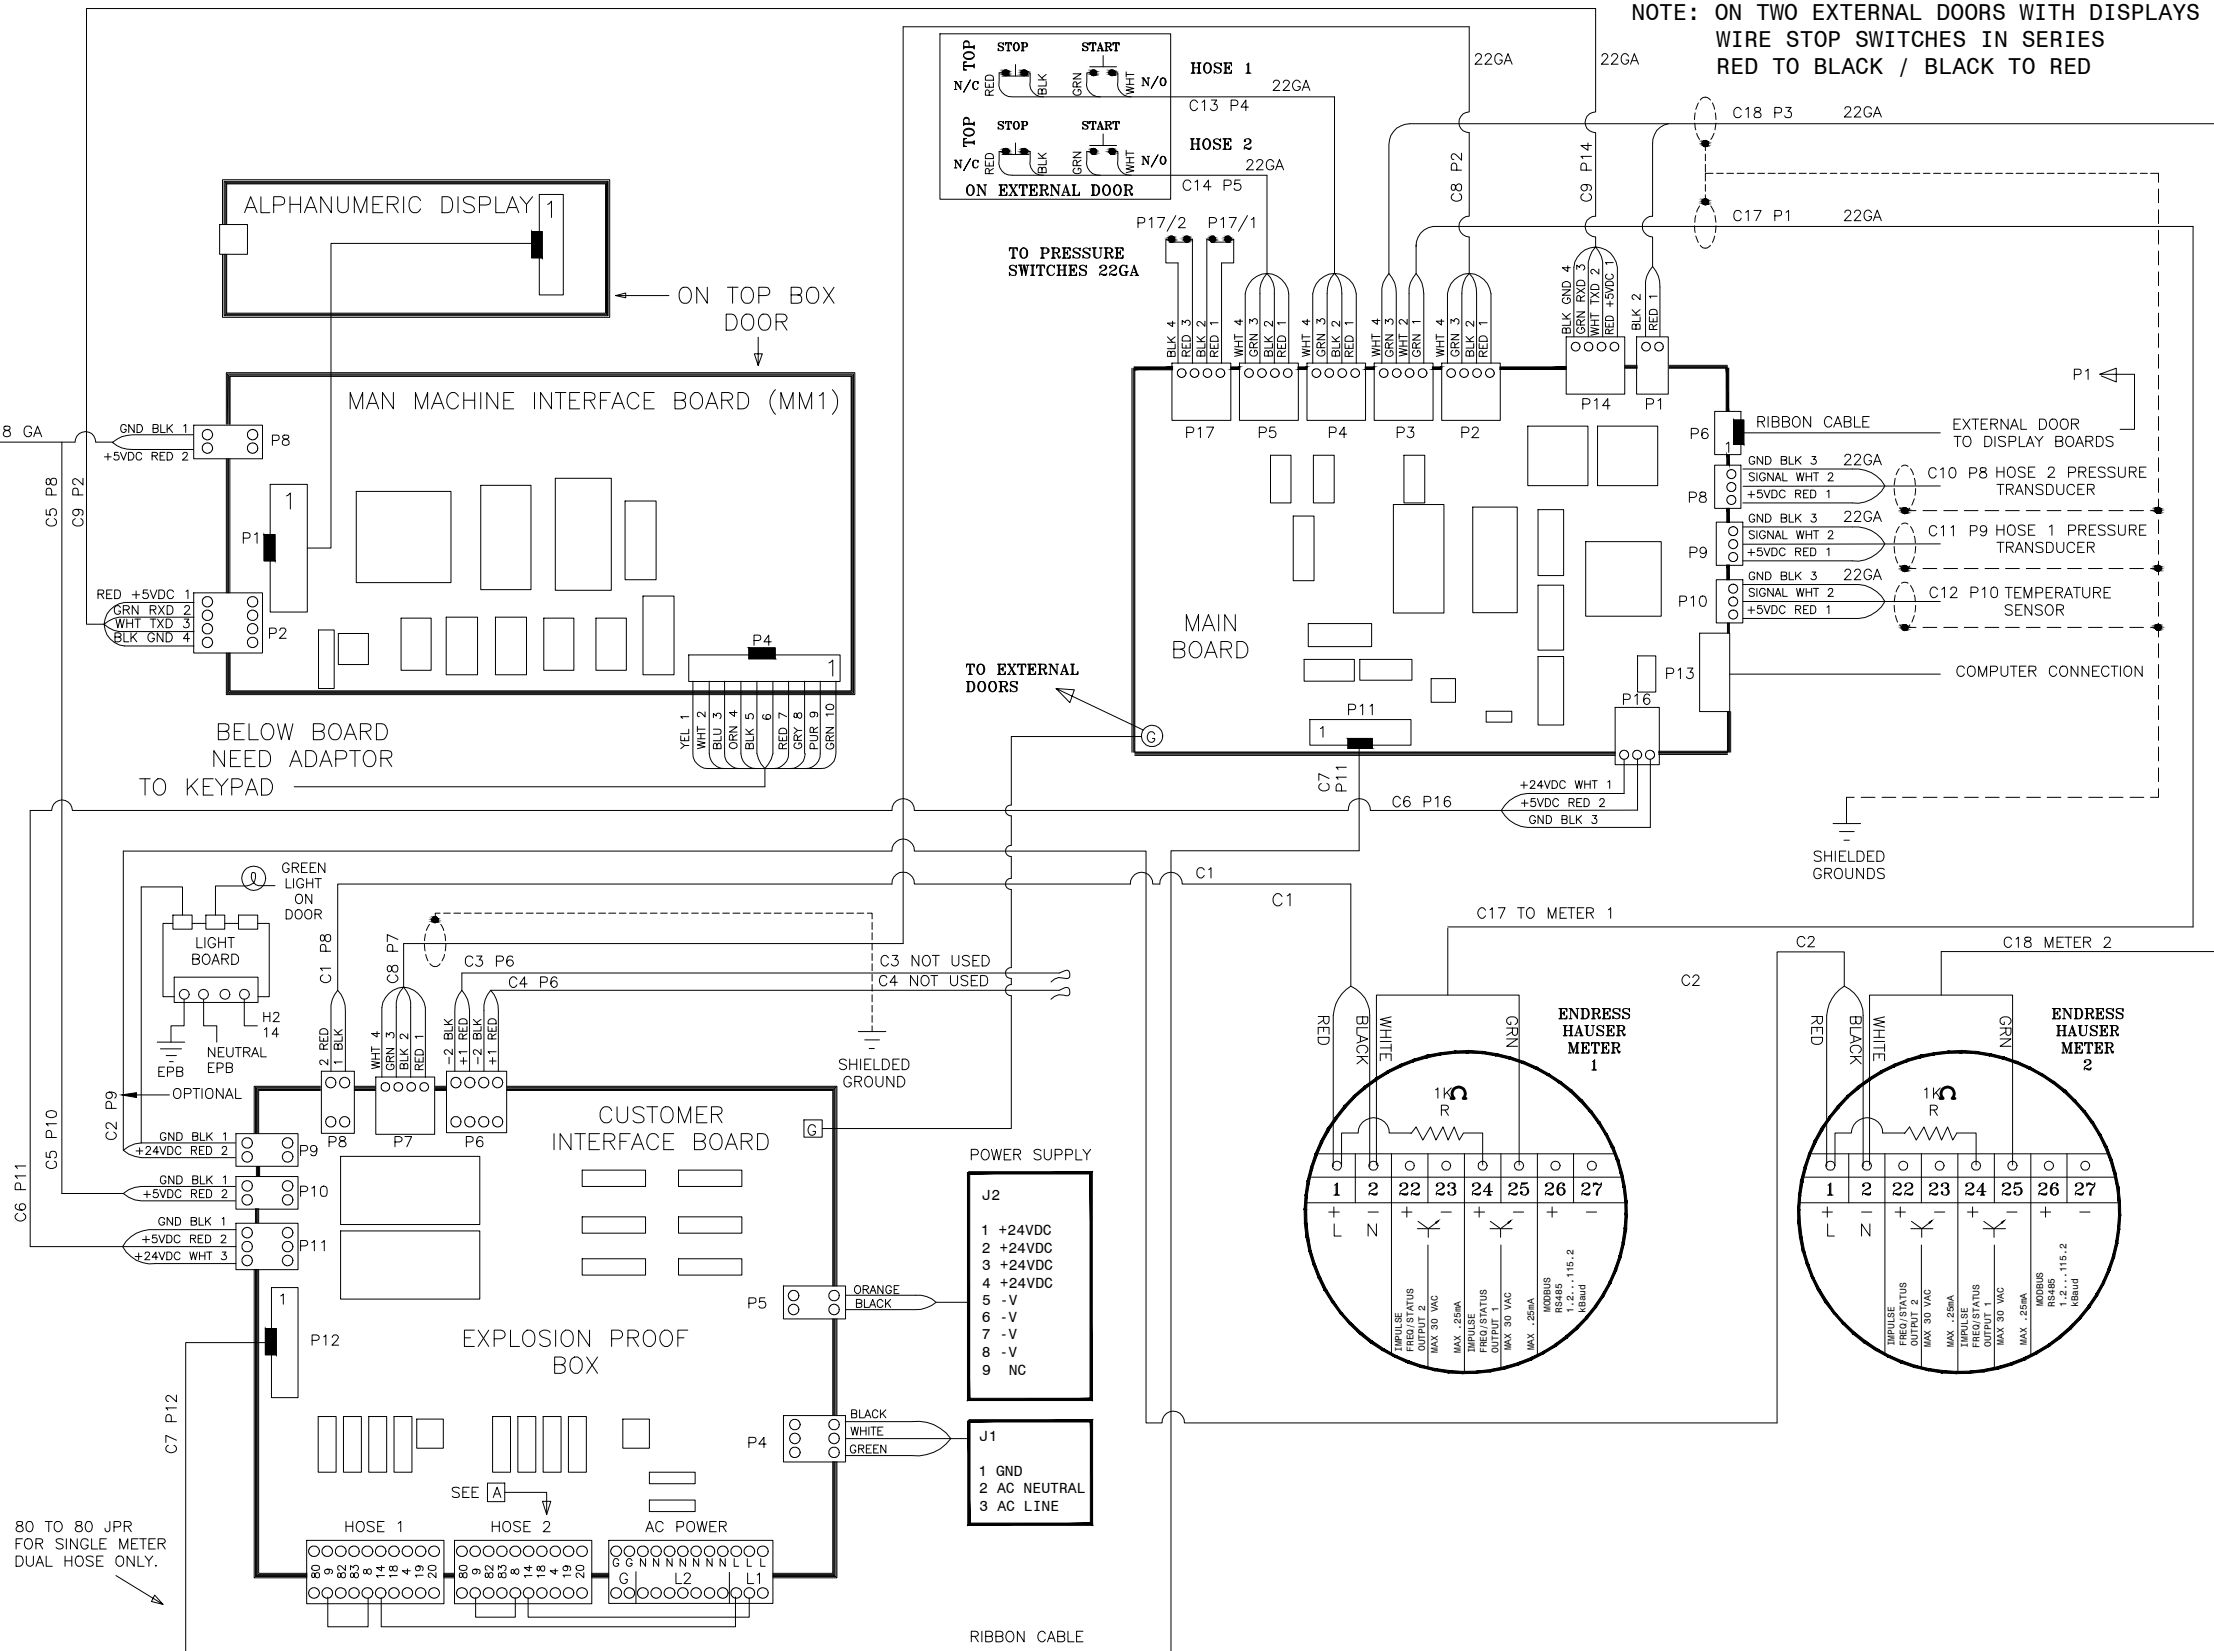

RIBBON CABLES RED IS #1  
 RED WIRES POSITIVE  
 BLACK WIRES NEGATIVE

80 TO 80 JPR  
 FOR SINGLE METER  
 DUAL HOSE ONLY.

DATE	09-06-18
DRAWN BY:	MB
CHECKED BY:	-
APPROVED BY:	-
PART:	-
DWG. NO. WIRING DIAGRAM FOR T7000 WITH	ENDRESS+HAUSER METER
MODEL:	-
SEQUENCE	-
PROGRAM:	-
SERIAL NO.:	-
WORK ORDER:	-
MATERIAL:	-